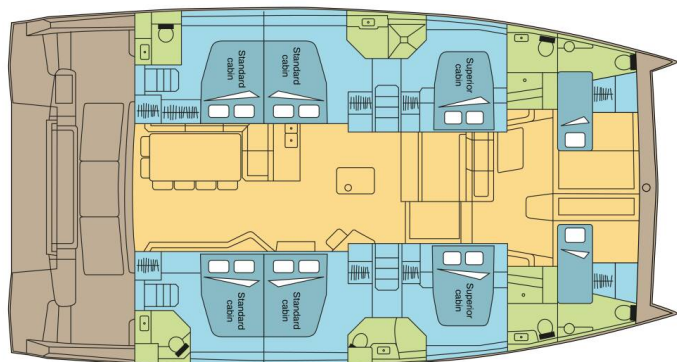

BALI 5.4

DREAM CARRIACOU_DB (2019)

Catamaran Bali 5.4 DREAM CARRIACOU_DB, built in 2019 is anchored in the **St. Martin, Marina de L'Anse Marcel, St. Martin, Caribbean**. It has **6 + 2 cabins**, can accommodate **12 + 2 people** and has **6 + 2 toilets**. Bed linen and kitchen equipment are included in the price.

DREAM CARRIACOU_DB

Production year

2019

Length

55 ft

Cabins

6 + 2

Berths