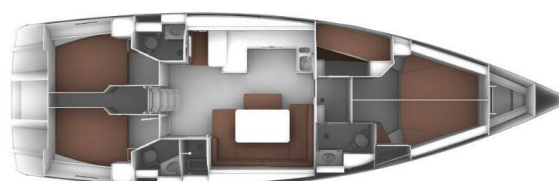

# BAVARIA CRUISER 51

Guarda che luna (2017)

Sailing yacht Bavaria Cruiser 51 Guarda che luna, built in 2017 is anchored in the **Yacht Club Marina Salamina, Athens area, Athens area/Saronic/Peloponese, Greece**. It has **5 cabins**, can accommodate **10 + 2 people** and has **3 toilets**. Bed linen and kitchen equipment are included in the price.

**Guarda che luna**

Production year

**2017**

Length

**51 ft**

Cabins

**5**

Berths