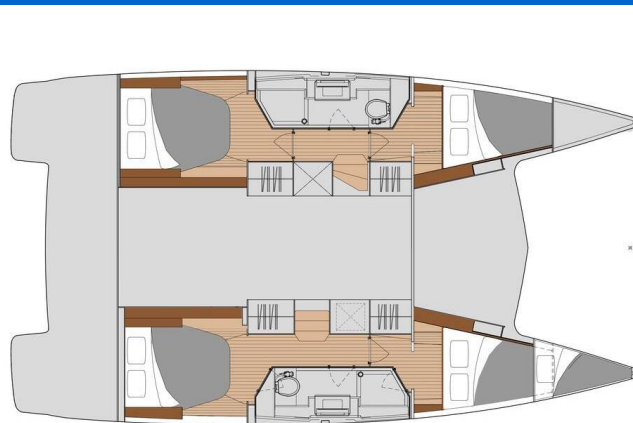

# FOUNTAIN PAJOT ISLA 40

Déjà Vu (2022)

Catamaran Fountaine Pajot Isla 40 Déjà Vu, built in 2022 is anchored in the **BVI, Tortola, Ritter House Marina, British Virgin Islands, British Virgin Islands**. It has **4 + 1 cabins**, can accommodate **8 + 1 people** and has **2 toilets**. Bed linen and kitchen equipment are included in the price.