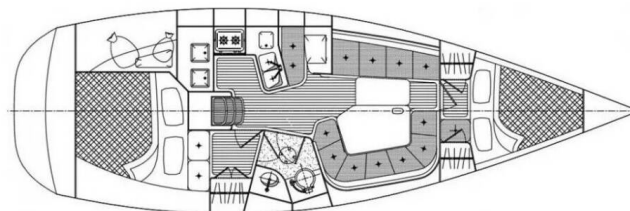

# DELTA 365

Damis Jolie (2021)

Sailing yacht Delta 365 Damis Jolie, built in 2021 is anchored in the **Farol de Paraty Marina, Southeast, Brasil, Brazil**. It has **2 cabins**, can accommodate **4 people** and has **1 toilets**. Bed linen and kitchen equipment are included in the price.

**Damis Jolie**

Production year

**2021**

Length

**36 ft**

Cabins

**2**

Berths