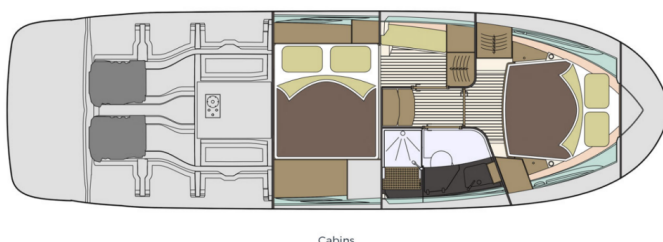

# MAREX 360 CABRIOLET CRUISER

7 Happy Days (2021)

Motor yacht **Marex 360 Cabriolet Cruiser 7 Happy Days**, built in **2021** is anchored in the **Marina Mandalina, Sibenik, Šibenik region, Croatia**. It has **2 cabins**, can accommodate **4 people** and has **1 toilets**. Bed linen and kitchen equipment are included in the price.