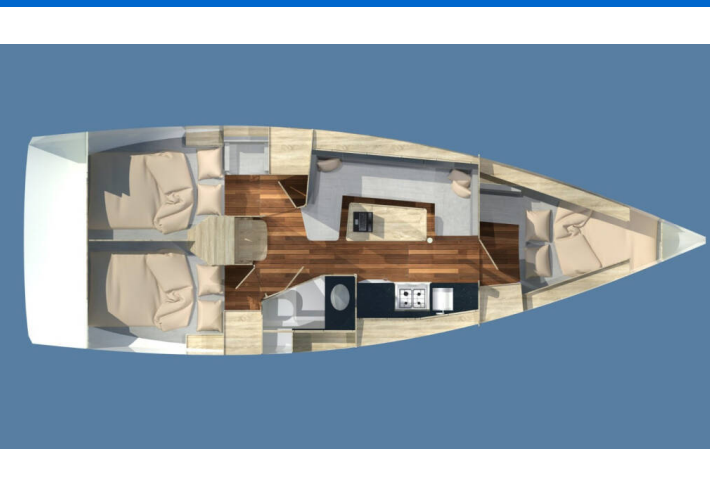

SCANDINAVIA 35

Fino (2024)

Sailing yacht **Scandinavia 35 Fino**, built in **2024** is anchored in the **Marina Drage, Zadar region, Croatia**. It has **3 cabins**, can accommodate **6 + 2 people** and has **1 toilets**. Bed linen and kitchen equipment are included in the price.

Fino

Production year

2024

Length

35 ft

Cabins

3

Berths