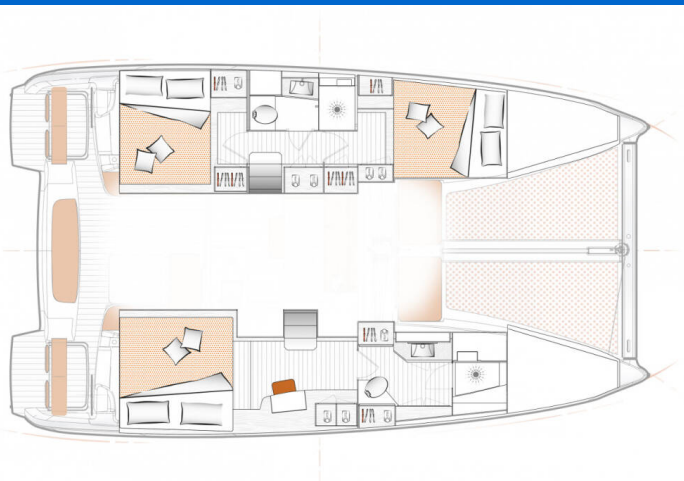

# EXCESS 11

Causality (2024)

Catamaran **Excess 11 Causality**, built in **2024** is anchored in the **Palma de Mallorca, Marina Cuarentena, Balearic Islands, Spain**. It has **3 cabins**, can accommodate **6 + 2 people** and has **2 toilets**. Bed linen and kitchen equipment are included in the price.

**Causality**

Production year

**2024**

Length

**37 ft**

Cabins

**3**

Berths