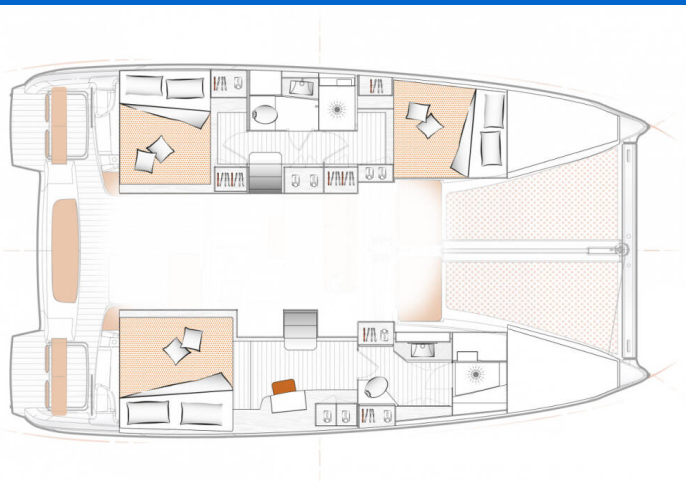

EXCESS 11

Charrua (2024)

Catamaran **Excess 11 Charrua**, built in **2024** is anchored in the **Palma de Mallorca, Marina Cuarentena, Balearic Islands, Spain**. It has **3 cabins**, can accommodate **6 + 2 people** and has **2 toilets**. Bed linen and kitchen equipment are included in the price.

Charrua

Production year

2024

Length

37 ft

Cabins

3

Berths