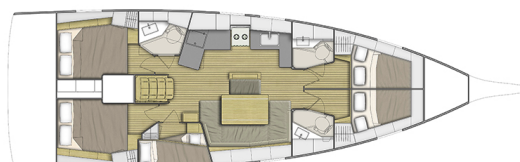

OCEANIS 46.1

Dreams II (2019)

Sailing yacht Oceanis 46.1 Dreams II, built in 2019 is anchored in the **Palma de Mallorca, Marina Cuarentena, Balearic Islands, Spain**. It has **5 cabins**, can accommodate **10 + 2 people** and has **2 toilets**. Bed linen and kitchen equipment are included in the price.

Dreams II

Production year

2019

Length

48 ft

Cabins

5

Berths