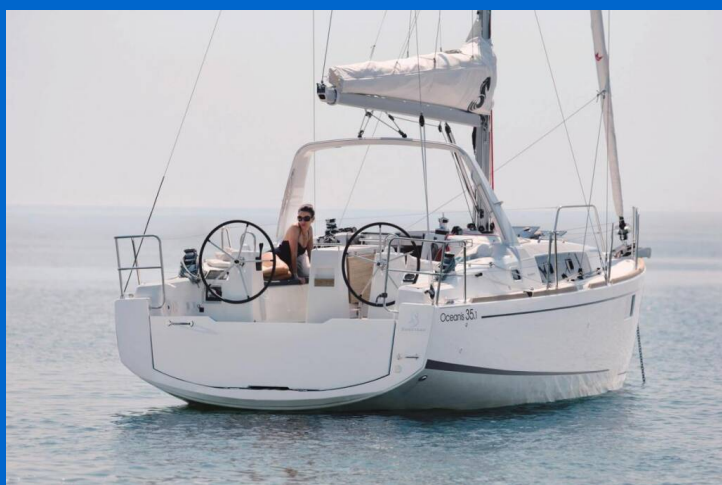

OCEANIS 35.1

Bali II (2020)

Sailing yacht Oceanis 35.1 Bali II, built in 2020 is anchored in the **Port Olímpic de Barcelona, Catalonia, Spain**. It has **3 cabins**, can accommodate **6 people** and has **1 toilets**. Bed linen and kitchen equipment are included in the price.

YACHT SPECIFICATIONS

Yacht Base

Port Olímpic de Barcelona, Spain

Yacht ID

8074

Brands

Beneteau

Yacht name

Bali II

Production year

2020

Length

34 ft

Cabins

3

Berths