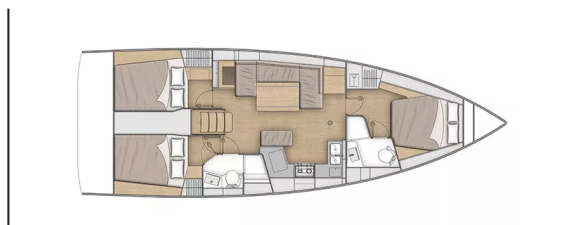

OCEANIS 40.1

Eleftheria (2024)

Sailing yacht Oceanis 40.1 Eleftheria, built in 2024 is anchored in the **Rhodes, Mandraki Port, Dodecanese, Greece**. It has **3 cabins**, can accommodate **6 + 2 people** and has **2 toilets**. Bed linen and kitchen equipment are included in the price.