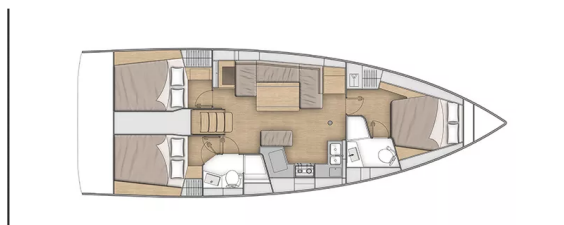

OCEANIS 40.1

Eleftheria (2024)

Sailing yacht Oceanis 40.1 Eleftheria, built in 2024 is anchored in the **Rhodes, Mandraki Port, Dodecanese, Greece**. It has **3 cabins**, can accommodate **6 + 2 people** and has **2 toilets**. Bed linen and kitchen equipment are included in the price.