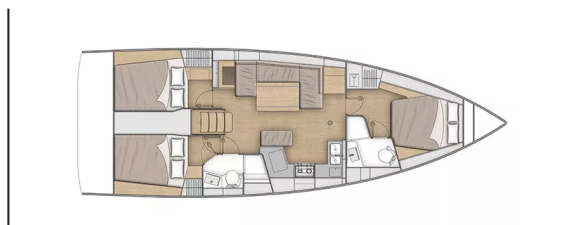

OCEANIS 40.1

Eleftheria (2024)

Sailing yacht Oceanis 40.1 Eleftheria, built in 2024 is anchored in the **Rhodes, Mandraki Port, Dodecanese, Greece**. It has **3 cabins**, can accommodate **6 + 2 people** and has **2 toilets**. Bed linen and kitchen equipment are included in the price.

YACHT SPECIFICATIONS

Yacht Base

Rhodes, Mandraki Port, Greece

Yacht ID

8071

Brands

Beneteau

Yacht name

Eleftheria

Production year

2024

Length

42 ft

Cabins

3

Berths

6 + 2

Max Persons

8

WC

2

Engine

1 x 45 HP

Fuel tank

195 l

WEBSITE

www.plujeme.cz

PHONE

+420 720 755 085

MOBILE

+420 777 170 276

E-MAIL

info@plujeme.cz

PLUJEME RÁDI S.R.O.

Dlouhá 730/35, 11000 Praha 1 – Staré Město, Czech Republic