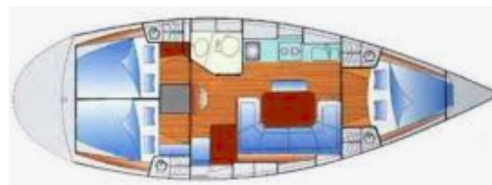

BAVARIA 38

Ra (2003)

Sailing yacht **Bavaria 38 Ra**, built in **2003** is anchored in the **Marina Vinišće, Split region, Croatia**. It has **3 cabins**, can accommodate **4 people** and has **1 toilets**. Bed linen and kitchen equipment are included in the price.