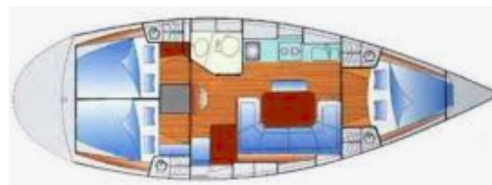

# BAVARIA 38

Ra (2003)

Sailing yacht **Bavaria 38 Ra**, built in **2003** is anchored in the **Marina Vinišće, Split region, Croatia**. It has **3 cabins**, can accommodate **4 people** and has **1 toilets**. Bed linen and kitchen equipment are included in the price.