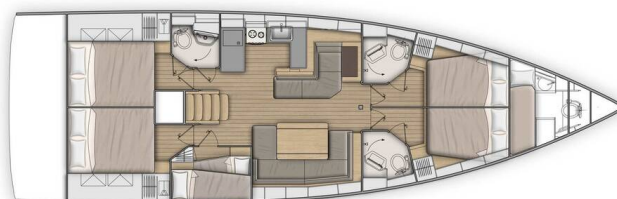

OCEANIS 51.1

Avocado (2019)

Sailing yacht **Oceanis 51.1 Avocado**, built in **2019** is anchored in the **Mallorca, Cala D'or, Balearic Islands, Spain**. It has **5 + 1 cabins**, can accommodate **10 + 2 + 1 people** and has **3 + 1 toilets**. Bed linen and kitchen equipment are included in the price.