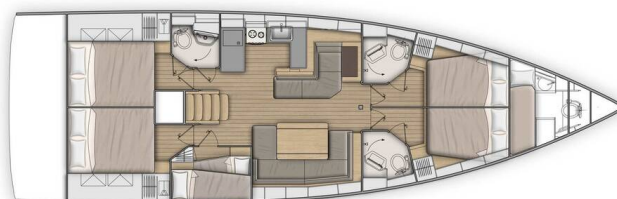

# OCEANIS 51.1

Lima (2019)

Sailing yacht **Oceanis 51.1 Lima**, built in **2019** is anchored in the **Mallorca, Cala D`or, Balearic Islands, Spain**. It has **5 + 1 cabins**, can accommodate **10 + 2 + 1 people** and has **3 + 1 toilets**. Bed linen and kitchen equipment are included in the price.