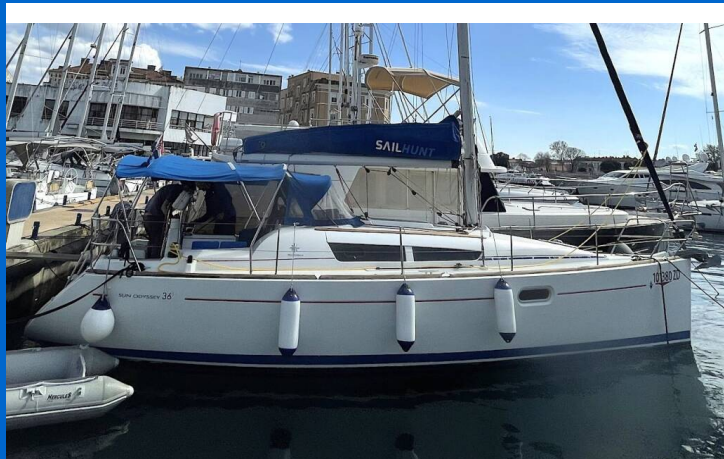

SUN ODYSSEY 36I

Agatha (2012)

Sailing yacht Sun Odyssey 36i Agatha, built in 2012 is anchored in the **Marina Zadar (ex. Tankerkomerc), Zadar region, Croatia**. It has **3 cabins**, can accommodate **6 + 2 people** and has **1 toilets**. Bed linen and kitchen equipment are included in the price.

YACHT SPECIFICATIONS

Yacht Base

**Marina Zadar (ex. Tankerkomerc),
Croatia**

Yacht ID

8055

Brands

Jeanneau

Yacht name

Agatha

Production year

2012

Length

36 ft

Cabins

3

Berths