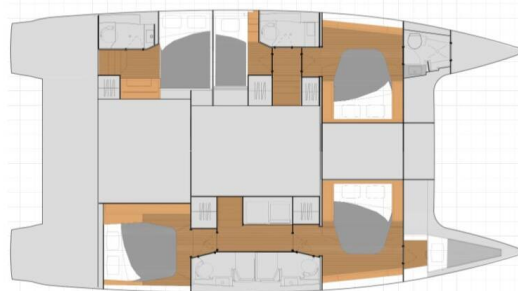

FOUNTAIN PAJOT TANNA 47

Smart Way (2024)

Catamaran Fountaine Pajot Tanna 47 Smart Way, built in 2024 is anchored in the **Marmaris Adakoy Marina, Aegean, Turkey**. It has **5 + 1 cabins**, can accommodate **10 + 1 people** and has **6 toilets**. Bed linen and kitchen equipment are included in the price.

YACHT SPECIFICATIONS

Yacht Base

Marmaris Adakoy Marina, Turkey

Yacht ID

8046

Brands

Fountaine Pajot

Yacht name

Smart Way

Production year

2024

Length

46 ft

Cabins

5 + 1

Berths

10 + 1

WC

6

Engine

2 x 75 HP

Fuel tank

940 l

WEBSITE

www.plujeme.cz

PHONE

+420 720 755 085

MOBILE

+420 777 170 276

E-MAIL

info@plujeme.cz

PLUJEME RÁDI S.R.O.

Dlouhá 730/35, 11000 Praha 1 – Staré Město, Czech Republic