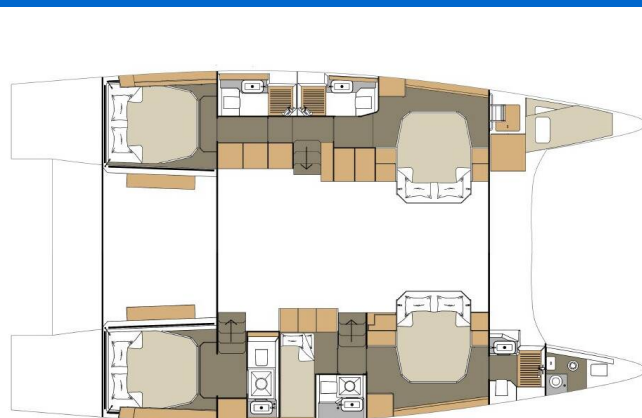

# DUFOUR 48 CATAMARAN

Uma (2024)

Catamaran Dufour 48 Catamaran Uma, built in 2024 is anchored in the Marina Kremik, Primosten, Šibenik region, Croatia. It has 5 + 1 cabins, can accommodate 10 + 2 people and has 5 + 1 toilets. Bed linen and kitchen equipment are included in the price.

**Uma**

Production year

**2024**

Length

**48 ft**

Cabins

**5 + 1**

Berths