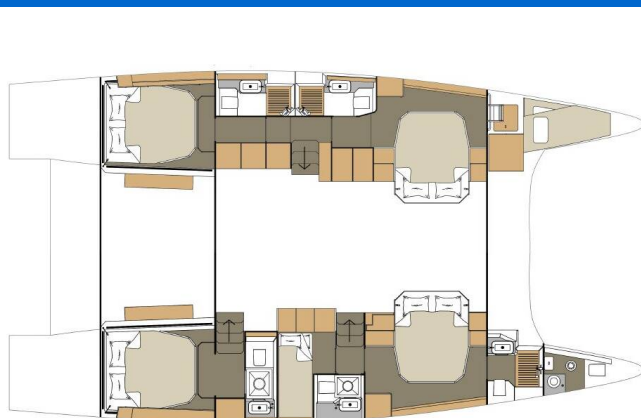

# DUFOUR 48 CATAMARAN

Clo (2024)

Catamaran Dufour 48 Catamaran Clo, built in 2024 is anchored in the Marina Kremik, Primosten, Šibenik region, Croatia. It has 5 + 1 cabins, can accommodate 10 + 2 people and has 5 + 1 toilets. Bed linen and kitchen equipment are included in the price.

**Clo**

Production year

**2024**

Length

**48 ft**

Cabins

**5 + 1**

Berths