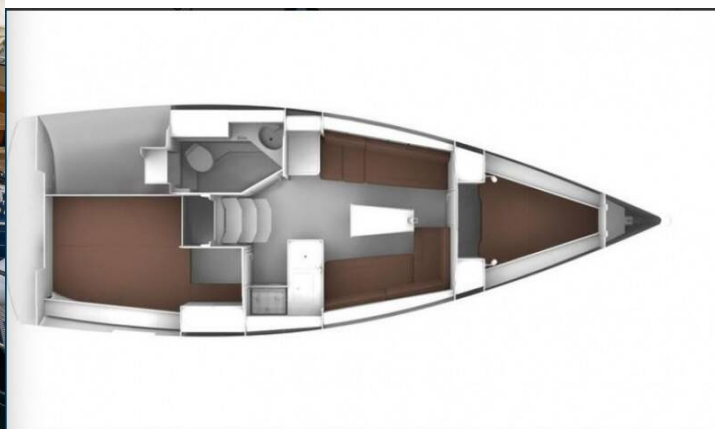

BAVARIA CRUISER 34

Lia (2017)

Sailing yacht **Bavaria Cruiser 34 Lia**, built in **2017** is anchored in the **Marina Pirovac, Šibenik region, Croatia**. It has **2 cabins**, can accommodate **4 + 2 people** and has **1 toilets**. Bed linen and kitchen equipment are included in the price.

Lia

Production year

2017

Length

33 ft

Cabins

2

Berths