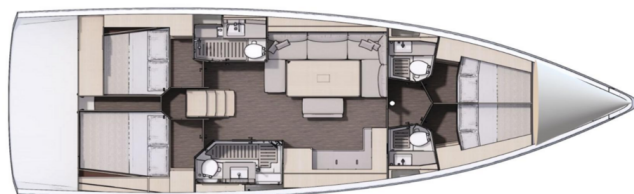

# DUFOUR 470

Bonaca (2024)

Sailing yacht Dufour 470 Bonaca, built in 2024 is anchored in the Pula, Marina Polesana, Istra, Croatia. It has 4 cabins, can accommodate 8 + 2 people and has 4 toilets. Bed linen and kitchen equipment are included in the price.