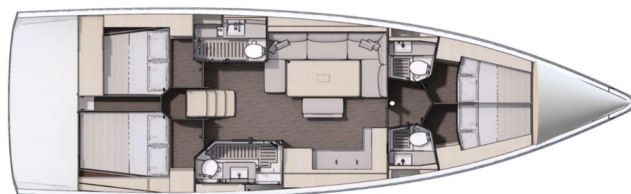

DUFOUR 470

Bonaca (2024)

Sailing yacht Dufour 470 Bonaca, built in 2024 is anchored in the Pula, Marina Polesana, Istra, Croatia. It has 4 cabins, can accommodate 8 + 2 people and has 4 toilets. Bed linen and kitchen equipment are included in the price.