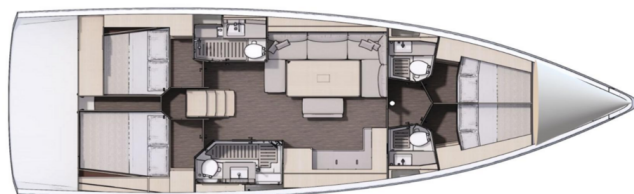

DUFOUR 470

Bonaca (2024)

Sailing yacht Dufour 470 Bonaca, built in 2024 is anchored in the Pula, Marina Polesana, Istra, Croatia. It has 4 cabins, can accommodate 8 + 2 people and has 4 toilets. Bed linen and kitchen equipment are included in the price.