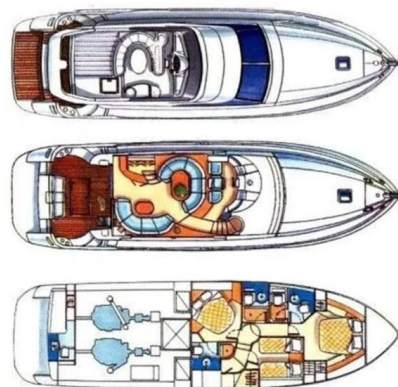

AZIMUT 58

Limaya (2003)

Motor yacht Azimut 58 Limaya, built in 2003 is anchored in the Mykonos, Cyclades, Greece. It has 3 + 1 cabins, can accommodate 6 + 2 people and has 3 + 1 toilets. Bed linen and kitchen equipment are included in the price.

Limaya

Production year

2003

Length

59 ft

Cabins

3 + 1

Berths

6 + 2

Max Persons

12

WC

3 + 1

Engine

2 x 2000 HP

Fuel tank