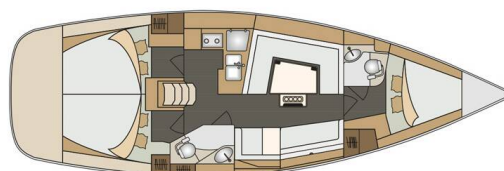

# ELAN IMPRESSION 40

Lyra (2017)

Sailing yacht **Elan Impression 40 Lyra**, built in **2017** is anchored in the **Sukosan, D-Marin Dalmacija Marina, Zadar region, Croatia**. It has **3 cabins**, can accommodate **6 + 2 people** and has **2 toilets**. Bed linen and kitchen equipment are included in the price.

## STANDARD YACHT EQUIPMENT

Deck **Bimini top, Dinghy, Sprayhood**

---

Entertainment **Radio CD player, TV**

---

Galley **Refrigerator**

---

Interior **Lowerable salon table**