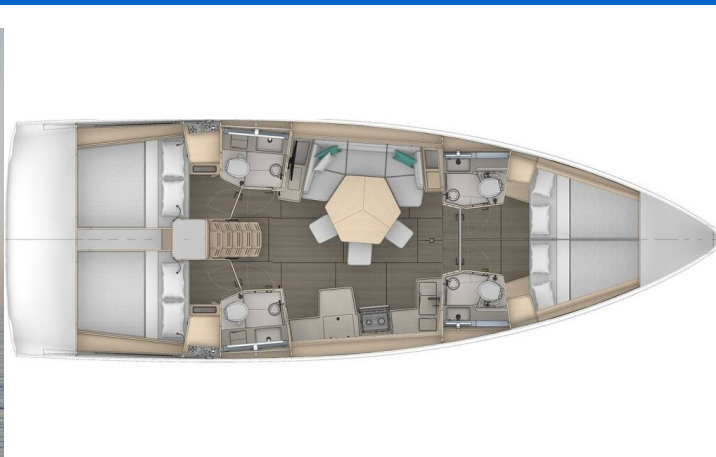

# DUFOUR 44

Full Moon (2024)

Sailing yacht Dufour 44 Full Moon, built in 2024 is anchored in the Marina Šangulin, Biograd, Zadar region, Croatia. It has 4 cabins, can accommodate 8 + 2 people and has 4 toilets. Bed linen and kitchen equipment are included in the price.

**Full Moon**

Production year

**2024**

Length

**46 ft**

Cabins

**4**

Berths