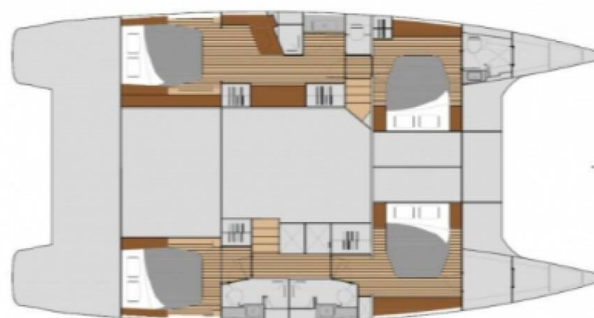

FOUNTAIN PAJOT SABA 50

Franco Nero (2018)

Catamaran Fountaine Pajot Saba 50 Franco Nero, built in 2018 is anchored in the Marina Kremik, Primosten, Šibenik region, Croatia. It has 4 + 2 cabins, can accommodate 8 + 2 + 2 people and has 4 + 1 toilets. Bed linen and kitchen equipment are included in the price.

YACHT SPECIFICATIONS

Yacht Base

Marina Kremik, Primosten, Croatia

Yacht ID

7908

Brands

Fountaine Pajot

Yacht name

Franco Nero

Production year

2018

Length

49 ft

Cabins

4 + 2

Berths

8 + 2 + 2

Max Persons

12

WC

4 + 1

Engine

2 x 75 HP

Fuel tank

940 l

WEBSITE

www.plujeme.cz

PHONE

+420 720 755 085

MOBILE

+420 777 170 276

E-MAIL

info@plujeme.cz

PLUJEME RÁDI S.R.O.

Dlouhá 730/35, 11000 Praha 1 – Staré Město, Czech Republic