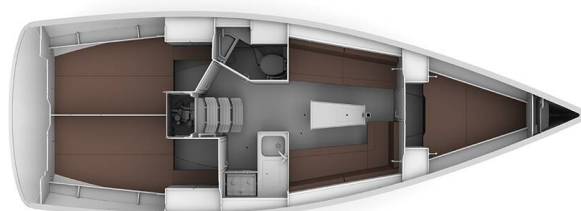

# BAVARIA CRUISER 34

Bella (2017)

Sailing yacht **Bavaria Cruiser 34 Bella**, built in **2017** is anchored in the **Sukosan, D-Marin Dalmacija Marina, Zadar region, Croatia**. It has **3 cabins**, can accommodate **6 + 1 people** and has **1 toilets**. Bed linen and kitchen equipment are included in the price.

**Bella**

Production year

**2017**

Length

**33 ft**

Cabins

**3**

Berths