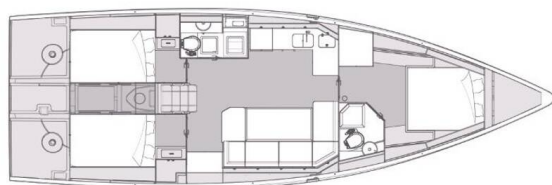

# ELAN IMPRESSION 45

Ollie (2024)

Sailing yacht **Elan Impression 45 Ollie**, built in **2024** is anchored in the **Marina Kremik, Primosten, Šibenik region, Croatia**. It has **3 cabins**, can accommodate **6 + 2 people** and has **2 toilets**. Bed linen and kitchen equipment are included in the price.