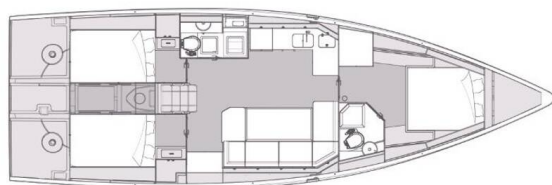

ELAN IMPRESSION 45

Ollie (2024)

Sailing yacht **Elan Impression 45 Ollie**, built in **2024** is anchored in the **Marina Kremik, Primosten, Šibenik region, Croatia**. It has **3 cabins**, can accommodate **6 + 2 people** and has **2 toilets**. Bed linen and kitchen equipment are included in the price.