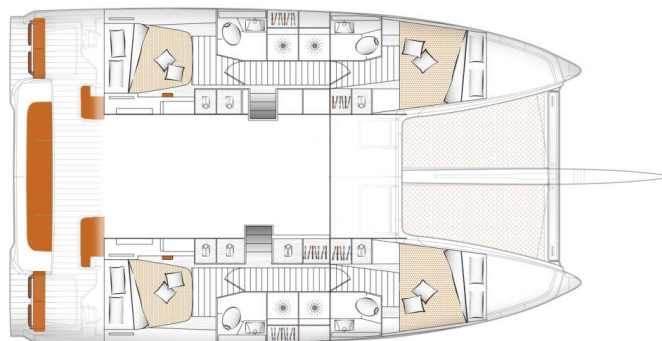

# EXCESS 14

Engjoy (2023)

Catamaran **Excess 14 Engjoy**, built in **2023** is anchored in the **Marina di Nettuno - Anzio, Lazio, Italy**. It has **4 + 2 cabins**, can accommodate **8 + 2 + 2 people** and has **4 + 1 toilets**. Bed linen and kitchen equipment are included in the price.

**Engjoy**

Production year

**2023**

Length

**46 ft**

Cabins

**4 + 2**

Berths