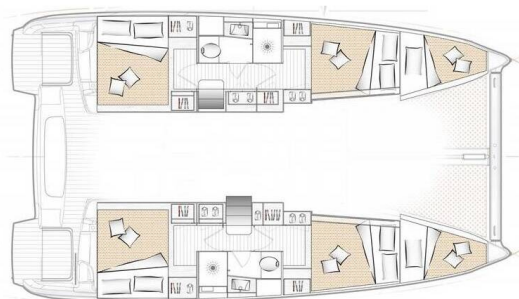

EXCESS 11

Zefiro (2022)

Catamaran **Excess 11 Zefiro**, built in **2022** is anchored in the **Marina di Nettuno - Anzio, Lazio, Italy**. It has **4 + 2 cabins**, can accommodate **8 + 2 + 2 people** and has **2 + 1 toilets**. Bed linen and kitchen equipment are included in the price.

Zefiro

Production year

2022

Length

37 ft

Cabins

4 + 2

Berths