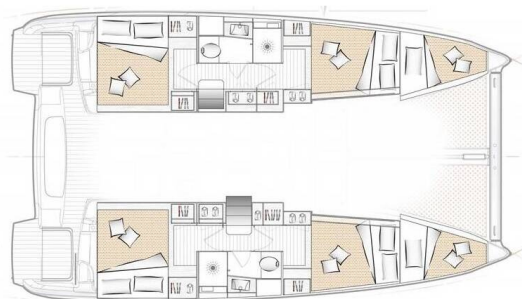

EXCESS 11

Sail Speed (2021)

Catamaran **Excess 11 Sail Speed**, built in **2021** is anchored in the **Marina di Nettuno - Anzio, Lazio, Italy**. It has **4 + 2 cabins**, can accommodate **8 + 2 + 2 people** and has **2 + 1 toilets**. Bed linen and kitchen equipment are included in the price.

Sail Speed

Production year

2021

Length

37 ft

Cabins

4 + 2

Berths