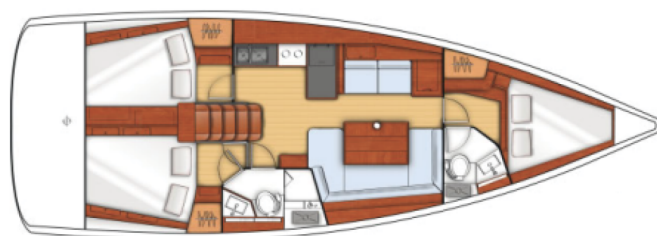

OCEANIS 41

Tina (2014)

Sailing yacht **Oceanis 41 Tina**, built in **2014** is anchored in the **Fethiye, Ece Saray Marina Resort, Aegean, Turkey**. It has **3 cabins**, can accommodate **6 people** and has **2 toilets**. Bed linen and kitchen equipment are included in the price.

Tina

Production year

2014

Length

41 ft

Cabins

3

Berths