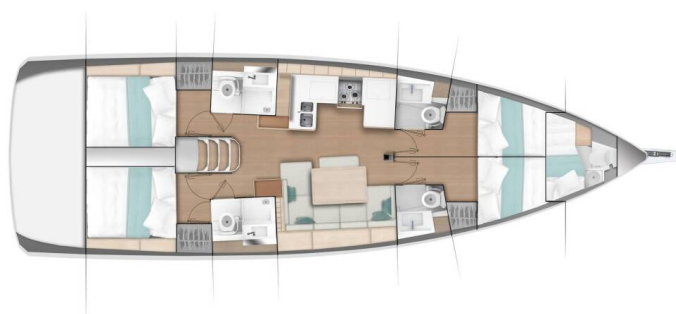

# SUN ODYSSEY 490

Sventola (2021)

Sailing yacht Sun Odyssey 490 Sventola, built in 2021 is anchored in the **Marina di Nettuno - Anzio, Lazio, Italy**. It has **4 + 1 cabins**, can accommodate **8 + 1 people** and has **4 + 1 toilets**. Bed linen and kitchen equipment are included in the price.

**Sventola**

Production year

**2021**

Length

**47 ft**

Cabins

**4 + 1**

Berths