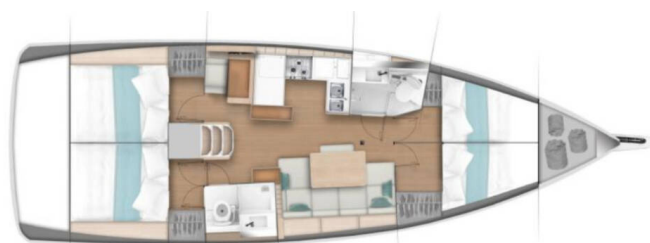

# SUN ODYSSEY 440

McLir II (2021)

Sailing yacht Sun Odyssey 440 McLir II, built in 2021 is anchored in the **Marina di Nettuno - Anzio, Lazio, Italy**. It has **4 cabins**, can accommodate **8 + 2 people** and has **2 toilets**. Bed linen and kitchen equipment are included in the price.

**McLir II**

Production year

**2021**

Length

**43 ft**

Cabins

**4**

Berths