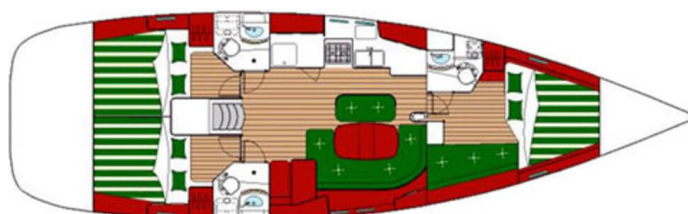

OCEANIS CLIPPER 423

Derin (2007)

Sailing yacht Oceanis Clipper 423 Derin, built in 2007 is anchored in the **Fethiye, Ece Saray Marina Resort, Aegean, Turkey**. It has **3 cabins**, can accommodate **6 people** and has **2 toilets**. Bed linen and kitchen equipment are included in the price.

YACHT SPECIFICATIONS

Yacht Base

**Fethiye, Ece Saray Marina Resort,
Turkey**

Yacht ID

7826

Brands

Beneteau

Yacht name