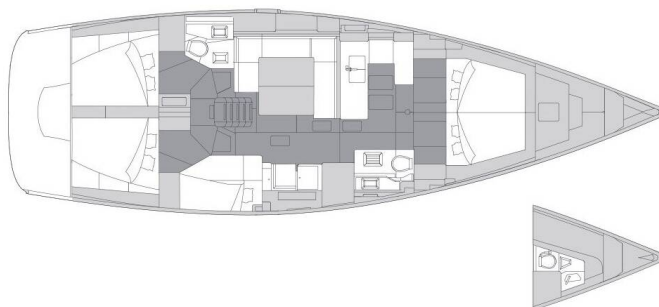

# ELAN IMPRESSION 50.1

Epetion (2024)

Sailing yacht Elan Impression 50.1 Epetion, built in 2024 is anchored in the **Trogir, Marina Trogir (ex.SCT), Split region, Croatia**. It has **5 + 1 cabins**, can accommodate **10 + 1 + 1 people** and has **2 toilets**. Bed linen and kitchen equipment are included in the price.

**Epetion**

Production year

**2024**

Length

**50 ft**

Cabins

**5 + 1**

Berths

**10 + 1 + 1**

WC

**2**

Engine

**1 x 75 HP**

Fuel tank

**295 l**

**WEBSITE**