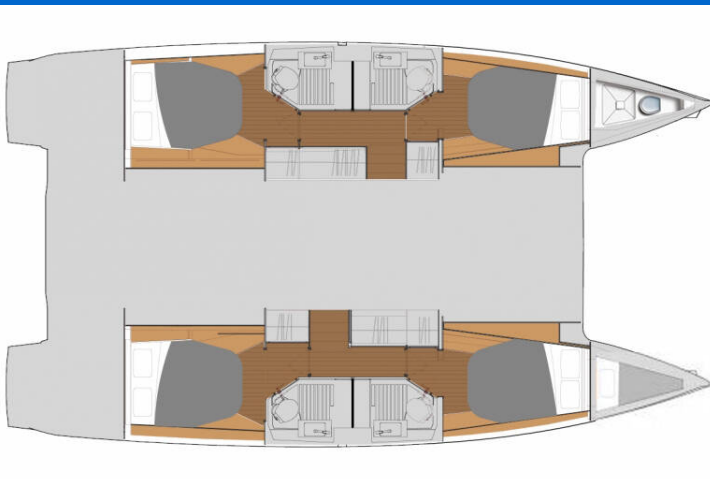

FOUNTAINE PAJOT ASTREA 42

Agitation (2024)

Catamaran Fountaine Pajot Astrea 42 Agitation, built in 2024 is anchored in the **Sardinia, Cannigione, Sardinia, Italy**. It has **4 + 1 cabins**, can accommodate **8 + 2 + 1 people** and has **4 + 1 toilets**. Bed linen and kitchen equipment are included in the price.

YACHT SPECIFICATIONS

Yacht Base

Sardinia, Cannigione, Italy

Yacht ID

7816

Brands

Fountaine Pajot

Yacht name

Agitation

Production year

2024

Length

41 ft

Cabins

4 + 1

Berths

8 + 2 + 1

WC

4 + 1

Engine

2 x 50 HP

Fuel tank

470 l

WEBSITE

www.plujeme.cz

PHONE

+420 720 755 085

MOBILE

+420 777 170 276

E-MAIL

info@plujeme.cz

PLUJEME RÁDI S.R.O.

Dlouhá 730/35, 11000 Praha 1 – Staré Město, Czech Republic