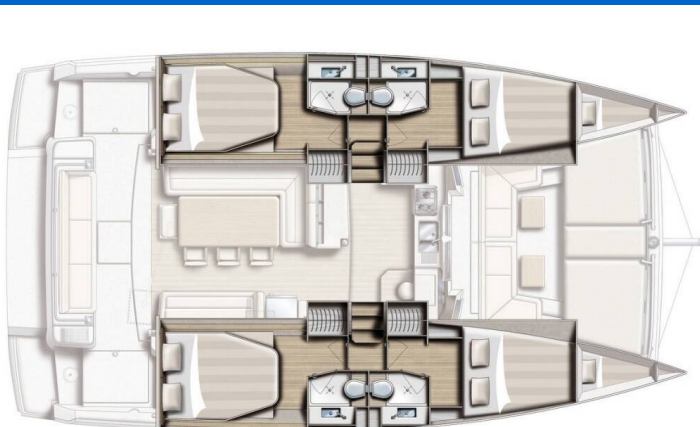

FOUNTAINÉ PAJOT ASTREA 42

Amapola (2024)

Catamaran Fountaine Pajot Astrea 42 Amapola, built in 2024 is anchored in the **Sardinia, Cannigione, Sardinia, Italy**. It has **4 + 1 cabins**, can accommodate **8 + 2 + 1 people** and has **4 + 1 toilets**. Bed linen and kitchen equipment are included in the price.

Amapola

Production year

2024

Length

41 ft

Cabins

4 + 1

Berths