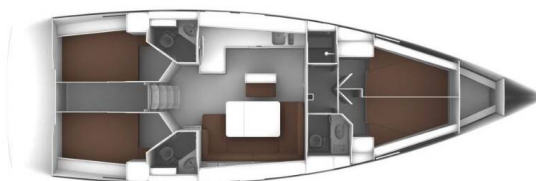

# BAVARIA CRUISER 46

Adria Kristina (2017)

Sailing yacht **Bavaria Cruiser 46 Adria Kristina**, built in **2017** is anchored in the **ACI Marina Split, Split region, Croatia**. It has **4 cabins**, can accommodate **8 + 1 people** and has **3 toilets**. Bed linen and kitchen equipment are included in the price.

**Adria Kristina**

Production year

**2017**

Length

**47 ft**

Cabins

**4**

Berths