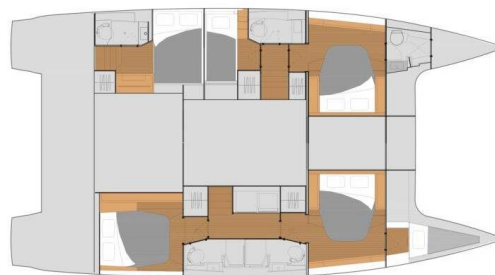

FONTAINE PAJOT TANNA 47

Stargazer (2023)

Catamaran **Fountaine Pajot Tanna 47 Stargazer**, built in **2023** is anchored in the **BVI, Tortola, Ritter House Marina, British Virgin Islands, British Virgin Islands**. It has **5 cabins**, can accommodate **10 people** and has **5 toilets**. Bed linen and kitchen equipment are included in the price.

YACHT SPECIFICATIONS

Yacht Base

**BVI, Tortola, Ritter House Marina,
British Virgin Islands**

Yacht ID

7808

Brands

Fountaine Pajot

Yacht name

Stargazer

Production year

2023

Length

46 ft

Cabins

5

Berths

10

Max Persons

10

WC

5

Engine

2 x 60 HP

Fuel tank

940 l

WEBSITE

www.plujeme.cz

PHONE

+420 720 755 085

MOBILE

+420 777 170 276

E-MAIL

info@plujeme.cz

PLUJEME RÁDI S.R.O.

Dlouhá 730/35, 11000 Praha 1 – Staré Město, Czech Republic