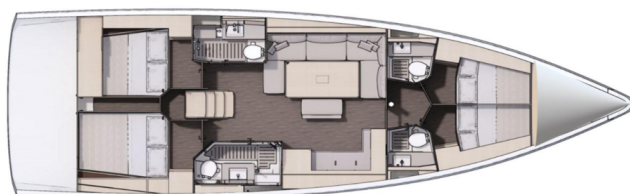

DUFOUR 470

Constantina (2024)

Sailing yacht Dufour 470 Constantina, built in 2024 is anchored in the **Preveza, Main Port, Ionian Islands, Greece**. It has **4 + 1 cabins**, can accommodate **8 + 2 + 1 people** and has **4 + 1 toilets**. Bed linen and kitchen equipment are included in the price.

YACHT SPECIFICATIONS

Yacht Base

Preveza, Main Port, Greece

Yacht ID

7806

Brands

Dufour

Yacht name

Constantina

Production year

2024

Length

49 ft

Cabins

4 + 1

Berths

8 + 2 + 1

WC

4 + 1

Engine

1 x 60 HP

Fuel tank

250 l

WEBSITE

www.plujeme.cz

PHONE

+420 720 755 085

MOBILE

+420 777 170 276

E-MAIL

info@plujeme.cz

PLUJEME RÁDI S.R.O.

Dlouhá 730/35, 11000 Praha 1 – Staré Město, Czech Republic