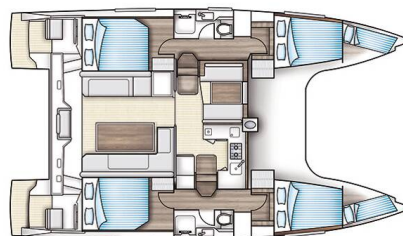

NAUTITECH 40 OPEN

Jangada (2015)

Catamaran Nautitech 40 Open Jangada, built in 2015 is anchored in the Marina Kremik, Primosten, Šibenik region, Croatia. It has 4 + 2 cabins, can accommodate 8 + 2 + 2 people and has 2 toilets. Bed linen and kitchen equipment are included in the price.

Jangada

Production year

2015

Length

39 ft

Cabins

4 + 2

Berths