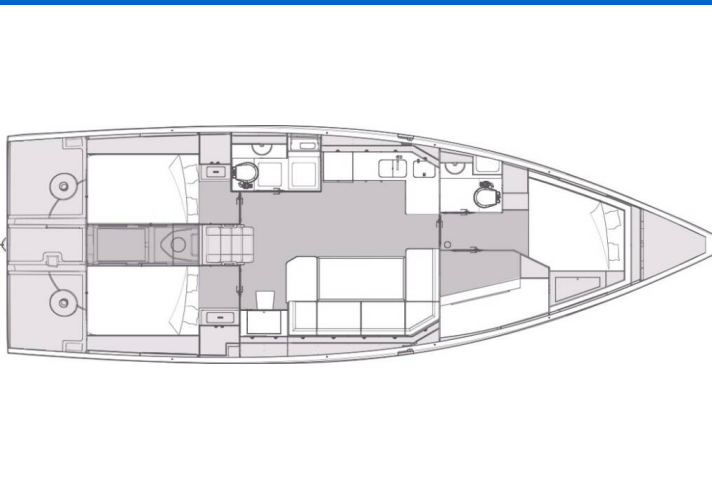

# ELAN IMPRESSION 43

Nika (2024)

Sailing yacht **Elan Impression 43 Nika**, built in **2024** is anchored in the **Trogir, Marina Trogir (ex.SCT), Split region, Croatia**. It has **4 cabins**, can accommodate **8 + 2 people** and has **2 toilets**. Bed linen and kitchen equipment are included in the price.

**Nika**

Production year

**2024**

Length

**44 ft**

Cabins

**4**

Berths

**8 + 2**

WC

**2**

Engine

**1 x 57 HP**

Fuel tank

**290 l**

**WEBSITE**