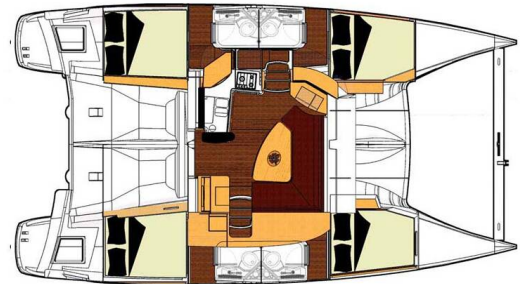

LIPARI 41

Argos (2015)

Catamaran Lipari 41 Argos, built in 2015 is anchored in the Marina Punat, Krk, Kvarner, Croatia. It has 4 + 2 cabins, can accommodate 8 + 2 people and has 2 toilets. Bed linen and kitchen equipment are included in the price.

Argos

Production year

2015

Length

39 ft

Cabins

4 + 2

Berths