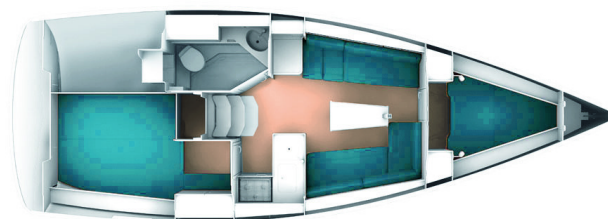

# BAVARIA CRUISER 33

Pulenat (2015)

Sailing yacht **Bavaria Cruiser 33 Pulenat**, built in **2015** is anchored in the **Marina Punat, Krk, Kvarner, Croatia**. It has **2 cabins**, can accommodate **4 + 2 people** and has **1 toilets**. Bed linen and kitchen equipment are included in the price.