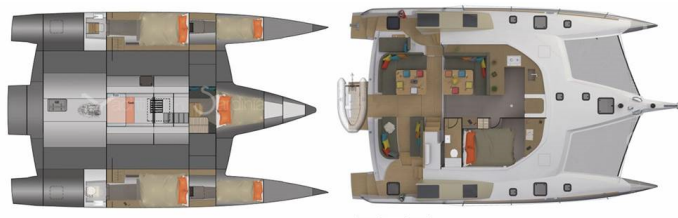

NEEL 47

Matana (2023)

Catamaran Neel 47 Matana, built in **2023** is anchored in the **Sardinia, Punta Nuraghe, Sardinia, Italy**. It has **6 cabins**, can accommodate **10 people** and has **3 toilets**. Bed linen and kitchen equipment are included in the price.

Matana

Production year

2023

Length

47 ft

Cabins

6

Berths