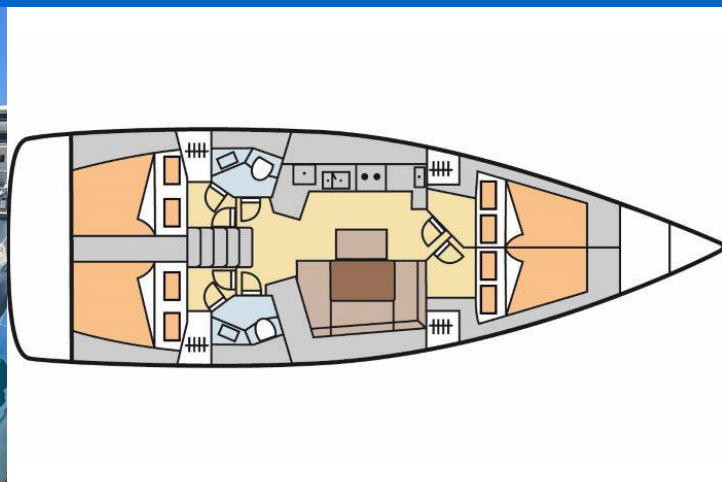

OCEANIS 45

Ada 3 (2014)

Sailing yacht **Oceanis 45 Ada 3**, built in **2014** is anchored in the **Marmaris, Netsel Marina, Aegean, Turkey**. It has **4 cabins**, can accommodate **8 people** and has **2 toilets**. Bed linen and kitchen equipment are included in the price.

Ada 3

Production year

2014

Length

45 ft

Cabins

4

Berths