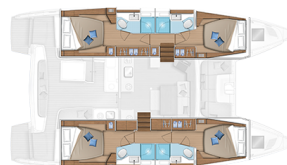

LAGOON 46

Napa Naryen (2024)

Catamaran Lagoon 46 Napa Naryen, built in 2024 is anchored in the **Seychelles, Mahe, Mahé, Seychelles**. It has **4 + 2 cabins**, can accommodate **8 + 2 people** and has **4 toilets**. Bed linen and kitchen equipment are included in the price.