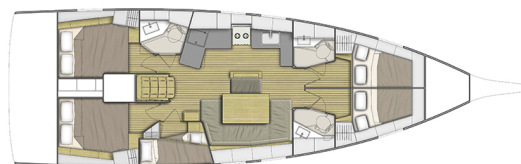

OCEANIS 46.1

Ariel (2024)

Sailing yacht Oceanis 46.1 Ariel, built in 2024 is anchored in the Pula, ACI Marina Pomer, Istra, Croatia. It has 5 cabins, can accommodate 10 + 2 people and has 3 toilets. Bed linen and kitchen equipment are included in the price.