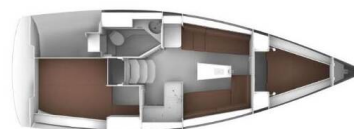

BAVARIA CRUISER 34

Chiara (2017)

Sailing yacht **Bavaria Cruiser 34 Chiara**, built in **2017** is anchored in the **ACI Marina Trogir, Split region, Croatia**. It has **2 cabins**, can accommodate **4 + 2 people** and has **1 toilets**. Bed linen and kitchen equipment are included in the price.