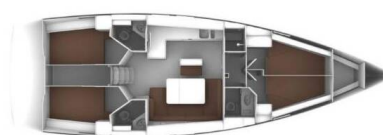

# BAVARIA CRUISER 46

Apollon (2017)

Sailing yacht **Bavaria Cruiser 46 Apollon**, built in **2017** is anchored in the **Murter, ACI Marina Jezera, Šibenik region, Croatia**. It has **4 cabins**, can accommodate **8 + 1 people** and has **3 toilets**. Bed linen and kitchen equipment are included in the price.