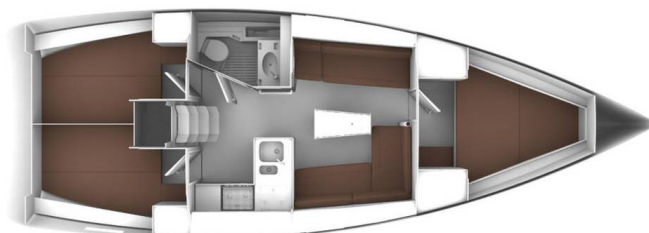

BAVARIA CRUISER 37

Sayra (2024)

Sailing yacht **Bavaria Cruiser 37 Sayra**, built in **2024** is anchored in the **Murter, Marina Mechanic Nautic, Šibenik region, Croatia**. It has **3 cabins**, can accommodate **6 + 1 people** and has **1 toilets**. Bed linen and kitchen equipment are included in the price.